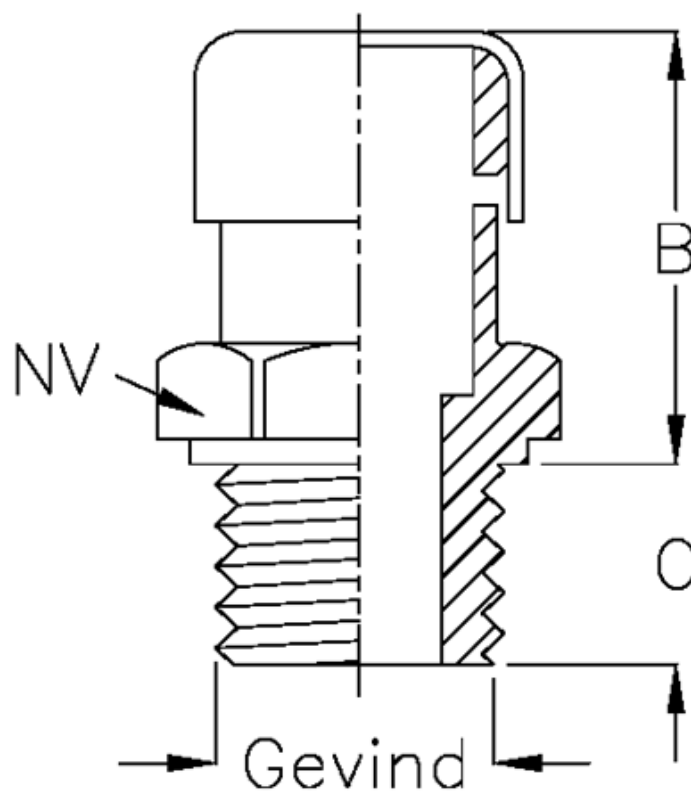

Article number: 21301217

Description: Breather plug
Type 30B M22x1,5

Measures

B = 21

C = 10

NV = 27

Thread = M22x1,5